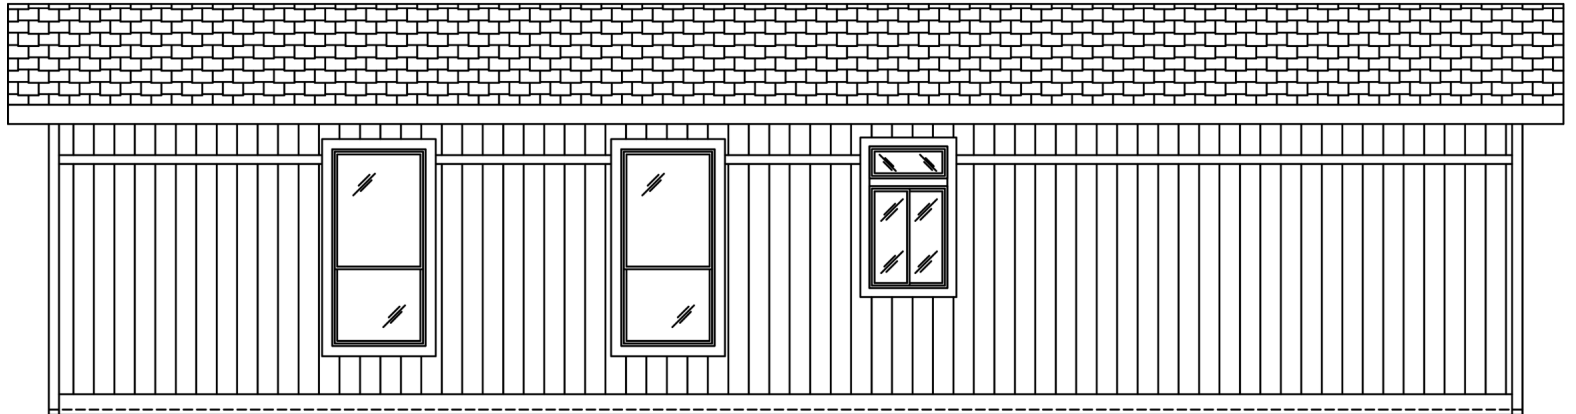

**THE COLUMBIA RIVER  
SERIES**

**The Columbia River  
2019**

**27' x 48'**

DIMENSIONS

**1,280** sf

LIVING SPACE

**3**

BEDROOMS

**2**

BATHROOMS

**OVERVIEW**

48' Double Wide with  
9ft Ceilings

Heritage Home Center

**(425) 353-5464**

or **Request Firm Quote**

EMAIL US

**02 FRONT ELEVATION**

*FRONT SIDEWALL*

*BACK SIDEWALL*

*FRONT ENDWALL*

*REAR ENDWALL*