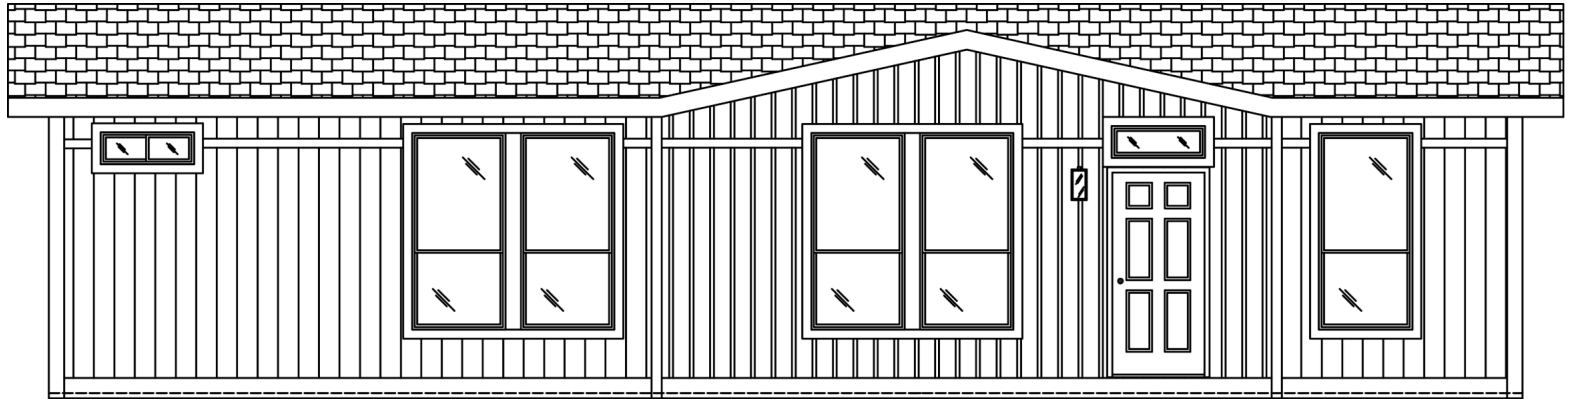

**THE COLUMBIA RIVER  
SERIES**

**The Columbia River  
2019**

**27' x 48'**

DIMENSIONS

**1,280** sf

LIVING SPACE

**3**

BEDROOMS

**2**

BATHROOMS

**OVERVIEW**

48' Double Wide with  
9ft Ceilings

Heritage Home Center

**(425) 353-5464**

or **Request Firm Quote**

EMAIL US

**02 FRONT ELEVATION**

*FRONT SIDEWALL*

*BACK SIDEWALL*

*FRONT ENDWALL*

*REAR ENDWALL*